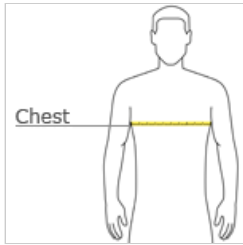

back

**HOW TO MEASURE**

**CHEST WIDTH**  
Measure under the arm and around the fullest part of the chest with arms down, keeping tape horizontal.

**SIZE CHART**

	XS	S	M	L	XL
Size	4	6/8	10/12	14/16	18/20
Chest	25-26	26-28	28-30	30-32	32-35