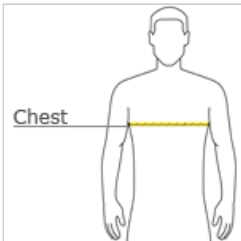

HOW TO MEASURE

CHEST WIDTH

Measure under the arm and around the fullest part of the chest with arms down, keeping tape horizontal.

SIZE CHART

	XS	S	M	L	XL	2XL	3XL	4XL
Chest	32-34	35-37	38-40	41-43	44-46	47-49	50-53	54-57