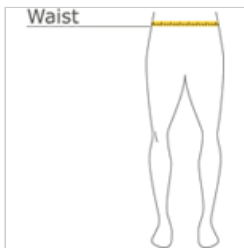

## Youth Core Fleece Sweatpant. PC90YP

Cozy sweats in our core weight.

- 7.8-ounce, 50/50 cotton/poly fleece
- Air jet yarn for softness
- Elastic waistband
- No drawcord
- Elastic bottom cuffs

### HOW TO MEASURE

#### WAIST

Measure around the smallest part of the natural waist.

### SIZE CHART

	XS	S	M	L	XL
Waist	24-26	26-28	28-30	30-32	32-34
Size	4	6/8	10/12	14/16	18/20