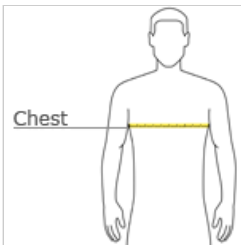

### HOW TO MEASURE

**CHEST WIDTH**  
Measure under the arm and around the fullest part of the chest with arms down, keeping tape horizontal.

### SIZE CHART

	S	M	L	XL	2XL	3XL	4XL
Chest	35-37	38-40	41-43	44-46	47-49	50-53	54-57