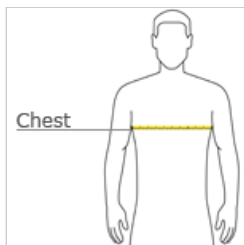

Core Cotton Tee. PC54

An indispensable t-shirt in our classic silhouette—with a very friendly price.

- 5.4-ounce, 100% cotton
- 98/2 cotton/poly (Ash)
- 90/10 cotton/poly (Athletic Heather)
- 50/50 cotton/poly (Black Heather, Dark Heather Grey, Graphite Heather, Heather Athletic Maroon, Heather Dark Chocolate Brown, Heather Navy, Heather Purple, Heather Red, Heather Royal, Heather Sangria, Heathered Dusty Peach, Neon Blue, Neon Green, Neon Orange, Neon Pink, Neon Yellow, Oatmeal Heather, Olive Drab Green Heather, S. Green, S. Orange)
- Removable tag for comfort and relabeling

front

back

HOW TO MEASURE

CHEST WIDTH

Measure under the arm and around the fullest part of the chest with arms down, keeping tape horizontal.

SIZE CHART

	S	M	L	XL	2XL	3XL	4XL	5XL	6XL
Chest	35-37	38-40	41-43	44-46	47-49	50-53	54-57	58-60	61-63